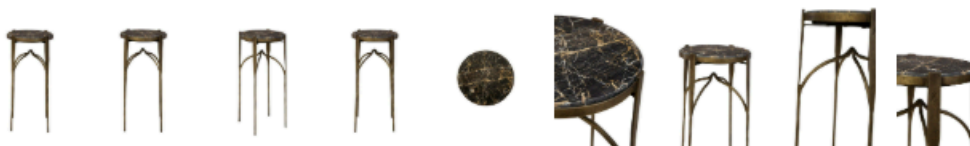

## Hyde Village Chairs

We have a PAIR

**W:27.5 x D:29 x H:33 • 20-556**

Check out the Hyde Village Chair - it's all about comfort and style in one: a cozy honey-colored leather seat, back, and cushion that make lounging a dream. This chair showcases a cool light wood frame adding a more modern vibe. But here's the kicker - the funky white and brown hair-on-hide back gives off farmhouse chic. It's like the best of both worlds in one chair, made for you to chill out in style!

---

Johnson Side Table

**W:14.5 x D:14.5 x H:24 • 60-157**

*\*\*Final Sale - All Items are sold as is, no returns unless damaged upon receipt. The Johnson Side Table is a simple yet elegant petite piece, perfect for holding a martini or accenting any space. Featuring a circular marble top set within a brass frame, it sits atop four brass legs. The legs are designed with thicker sections near the top, transitioning to a slimmer profile for a refined touch. This table combines functionality with understated style.*

---

Moira Side Table

**W:11 x D:11 x H:21.5 • 60-138**

*The Moira Side Table is a petite yet hefty piece of functional art. Featuring a small circular white marble top and an antique gold-colored metal base, it offers a striking contrast that enhances any contemporary living space. The metal base includes six straight-line legs and a small lower shelf, combining elegance with practicality. Perfectly sized for smaller spaces, the Moira Side Table is a sophisticated and artistic addition to your home.*